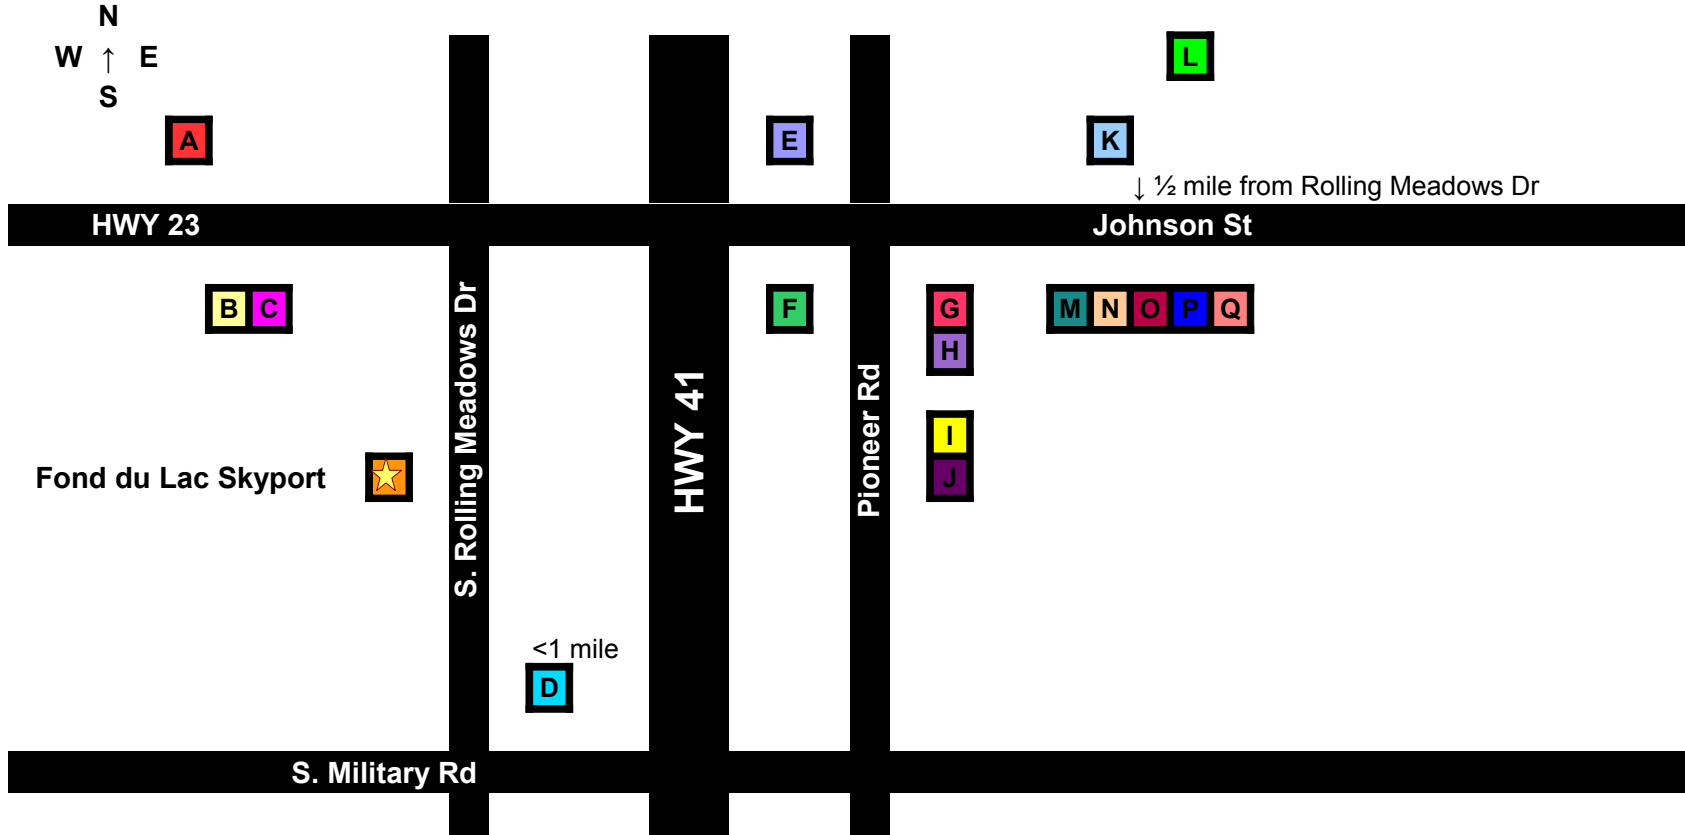

Welcome to Fond du Lac!

Area Dining Options

- | | | | | | |
|--------------------------|----------------------|-----------------------------|-------------------------|--------------------|-----------------------------|
| A Subway | E Fazoli's | I Ala Roma | M Quizzinos Subs | Q Pizza Hut | Off Map: Dairy Queen |
| B Arby's | F Schreiner's | J Buffalo Wild Wings | N Burger King | | Tucker's |
| C Culvers | G Starbucks | K Applebee's | O Rocky Rococo | | Friar Tuck's |
| D Rolling Meadows | H Qdoba | L A&A China Buffet | P McDonald's | | Gino's |